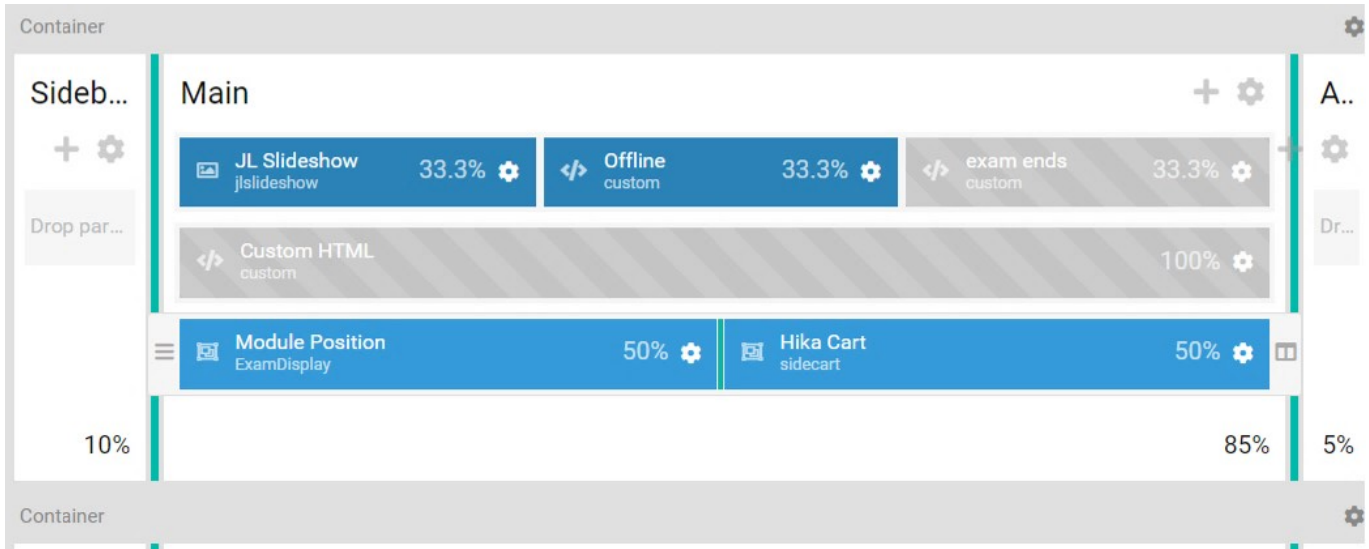

Gantry 4 - module active - all correct

Hikashop module position named - ExamDisplay

Title *

- Module
- Menu Assignment
- Hikashop Options
- Advanced
- Permissions

Hikashop Module

Site

Content display for Hikashop

Layout

Module Class Suffix

Show Title

Position

Status

Start Publishing

Finish Publishing

Access

Gantry updated

A screenshot of a Joomla! administrator interface. The top bar is labeled "Container". Below it, there is a "Sidebar" on the left and a "Main" area on the right. The "Main" area contains a grid of modules. The first row has three modules: "JL Slideshow" (33.3%), "Offline custom" (33.3%), and "exam ends custom" (33.3%). The second row has one module: "Custom HTML" (100%). The third row has two modules: "Module Position ExamDisplay" (50%) and "Hika Cart sidecart" (50%). The bottom bar is labeled "Container" and shows a progress indicator from 10% to 85%.

Hide the ExamDisplay Position

Detailed Reports

Your Bookings

The cart is empty

Site still working

The screenshot displays the Joomla! administrator interface, specifically the Module Manager for the 'Main' position. The interface is divided into a 'Sidebar' on the left and a 'Main' area on the right. The 'Main' area shows a grid of modules with their respective positions and percentages. The 'Module Position' module is currently set to 50% and is highlighted in blue. The 'Hika Cart' module is also set to 50% and is highlighted in blue. The 'Custom HTML' module is set to 100% and is highlighted in grey. The 'JL Slideshow' and 'Offline' modules are set to 33.3% and are highlighted in blue. The 'exam ends' module is set to 33.3% and is highlighted in grey. The 'Container' label is visible at the top and bottom of the interface. The 'Expand...' button is visible on the left side of the interface.